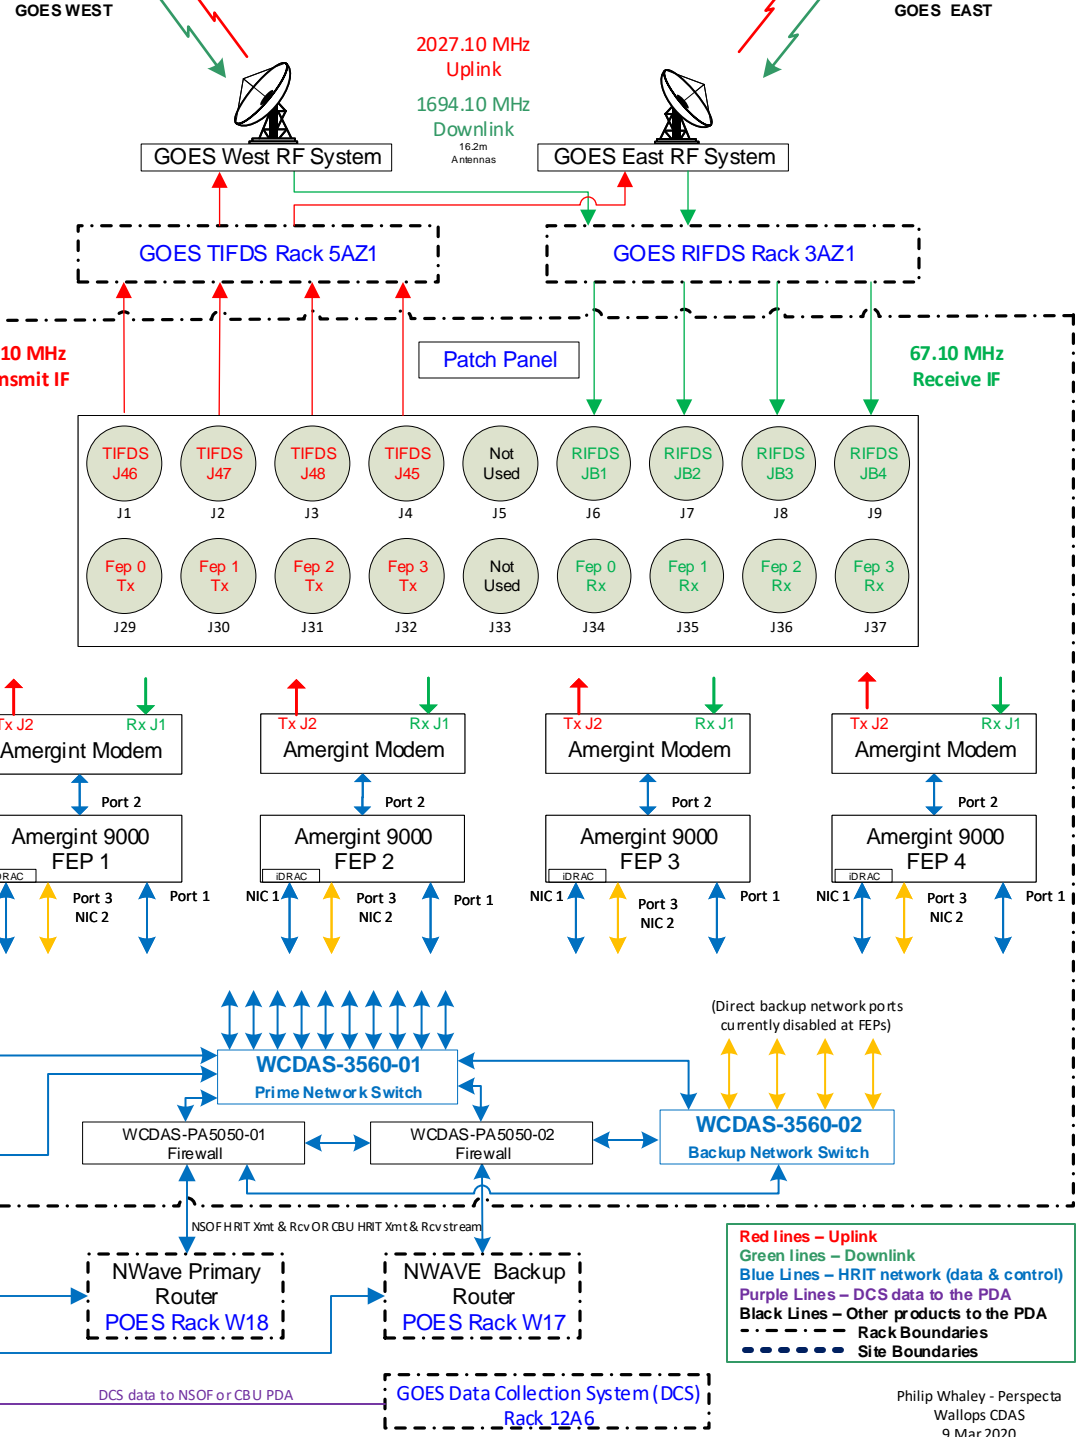

NOAA GOES HRIT Service (High Rate Information Transmission)

NOAA Consolidated Backup (CBU) Fairmont, WV

NOAA Satellite Operations Facility (NSOF) Suitland, MD

NOAA Wallops Data Acquisition Station (WCDAS) Wallops, VA

Red lines – Uplink
Green lines – Downlink
Blue Lines – HRIT network (data & control)
Purple Lines – DCS data to the PDA
Black Lines – Other products to the PDA
--- Rack Boundaries
--- Site Boundaries