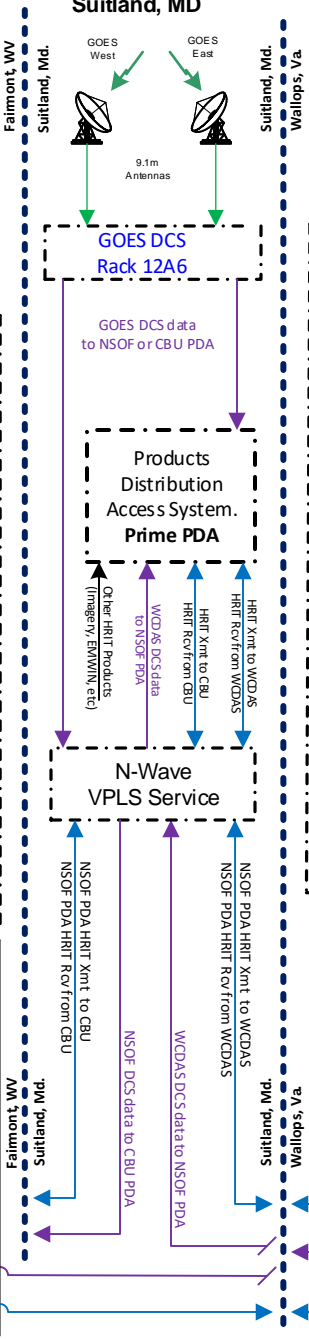

NOAA GOES HRIT Service (High Rate Information Transmission)

NOAA Consolidated Backup (CBU) Fairmont, WV

NOAA Satellite Operations Facility (NSOF) Suitland, MD

NOAA Wallops Data Acquisition Station (WCDAS) Wallops, VA

Red lines – Uplink
Green lines – Downlink
Blue Lines – HRIT network (data & control)
Purple Lines – DCS data to the PDA
Black Lines – Other products to the PDA
--- Rack Boundaries
--- Site Boundaries