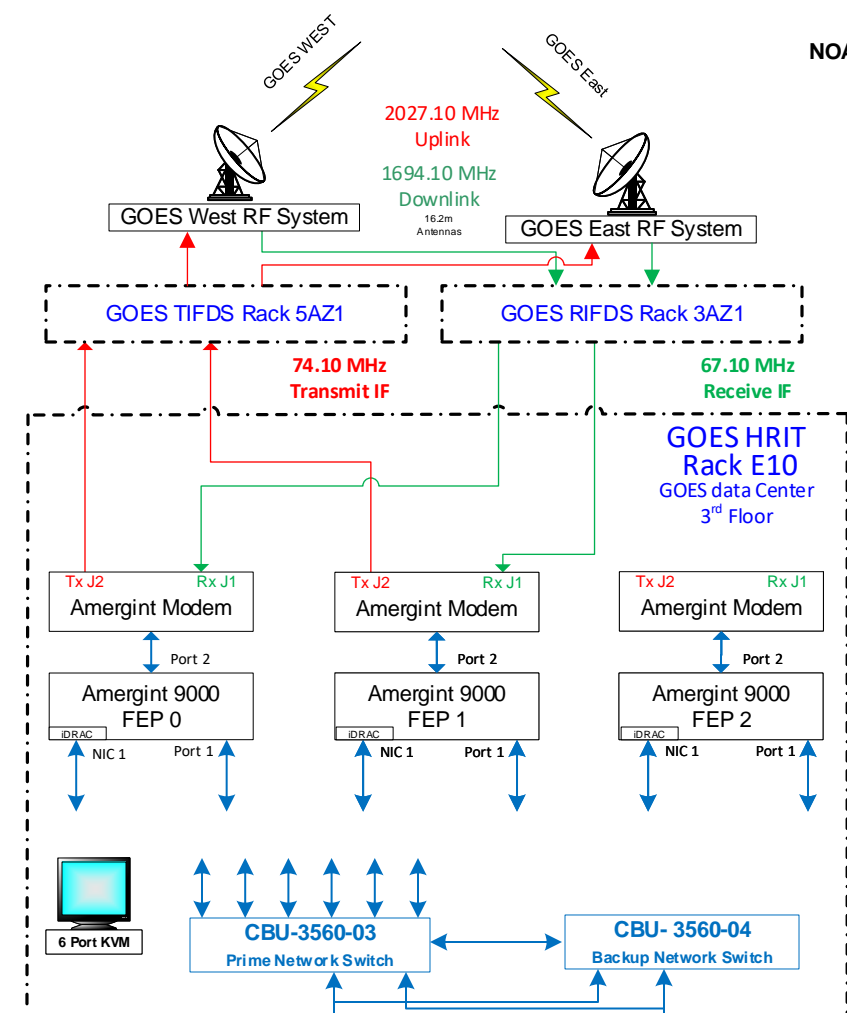

NOAA GOES HRIT Service (High Rate Information Transmission)

NOAA Consolidated Backup (CBU) Fairmont, WV

NOAA Satellite Operations Facility (NSOF) Suitland, MD

NOAA Wallops Data Acquisition Station (WCDAS) Wallops, VA

Red lines – Uplink
Green lines – Downlink
Blue Lines – HRIT network (data & control)
Purple Lines – DCS data to the PDA
Black Lines – Other products to the PDA
--- Rack Boundaries
--- Site Boundaries